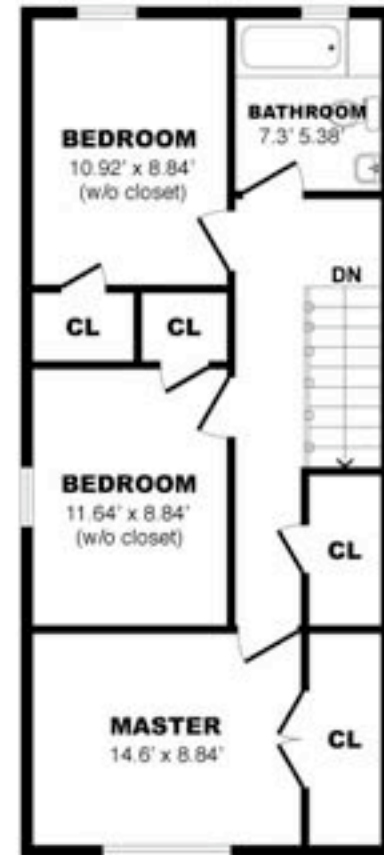

LOWER LEVEL
500sqft

MAIN LEVEL
468sqft

UPPER LEVEL
477sqft

42 Rambert Crescent
Toronto

Eva Ballentine
Sales Representative
direct: 416-806-4253, office: 416-762-8255

Floor plans are shown for graphical purposes only and are not intended to provide any specific information. Area calculations, dimensions, and room names to be confirmed. E. & O. E.
Floor plans by www.royallepage.com